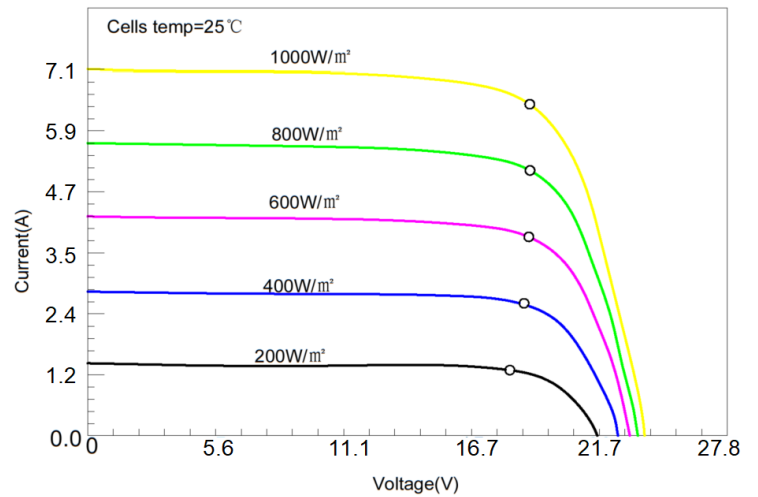

Folding Solar Kit (SGF2-130W/20V)

Product Description

Sungold SGF-series of the solar panel is made of two same watt monocrystal panels that open up to provide more space to absorb the sunlight. The Foldable design allows it to fold like a suitcase, making storage and transportation much easier. It can meet the basic needs of electricity, perfect for camping, RV, yacht and so on.

Module Diagram

SGF2-130W

Product Parameters

Model	SGF2-60W/20V	SGF2-80W/20V	SGF2-100W/20V	SGF2-130W/20V	SGF2-200W/20V	SGF2-270W/20V
Maximum power(Pmax)	2x30W	2x40W	2x50W	2x65W	2x100W	2x135W
Open-circuit voltage(Voc)	23.3V	23.3V	23.3V	23.3V	23.3V	23.3V
Voltage at Pmax(Vmp)	19.8V	19.8V	19.8V	19.8V	19.8V	19.8V
Short-circuit current(Isc)	3.27A	4.36A	5.45A	7.09A	10.91A	14.73A
Current at Pmax(Imp)	3.03A	4.04A	5.05A	6.57A	10.10A	13.64A
Cells efficiency(%)	22.40%					
The maximum system voltage	100V DC(IEC)					
Power temperature coefficient	-0.43%/°C					
Voltage temperature coefficient	-0.34%/°C					
Current temperature coefficient	0.05%/°C					
Output power tolerance	±3%					
Operating temperature	-10~60°C					
Waterproof junction box	IP67					
Certificate	ROHS; CE					
Solar cell	Monocrystalline					
Warranty	1 year					
Unfold size	560*723*30mm	660*723*30mm	550*1043*30mm	710*1043*30mm	780*1363*35mm	1040*1363*35mm
Folded size	560*360*30mm	660*360*30mm	550*520*30mm	710*520*30mm	780*680*35mm	1040*680*35mm
Product configuration	TU bracket+5m double core wire 1.5mm ² wiring+EPEVER LS1012E 10A controller+50A Anderson plug+fuse +big alligator clip+hard pack		TU bracket+5m twin-core wire 2.5mm ² wiring+EPEVER LS1012E 10A controller+50A Anderson plug+fuse +big alligator clip+hard pack		TU bracket+5m double core wire 4.0mm ² wiring+EPEVER LS2024E 20A controller+50A Anderson plug+fuse +big alligator clip+hard pack	
Packing	A set of one carton (K636K)					