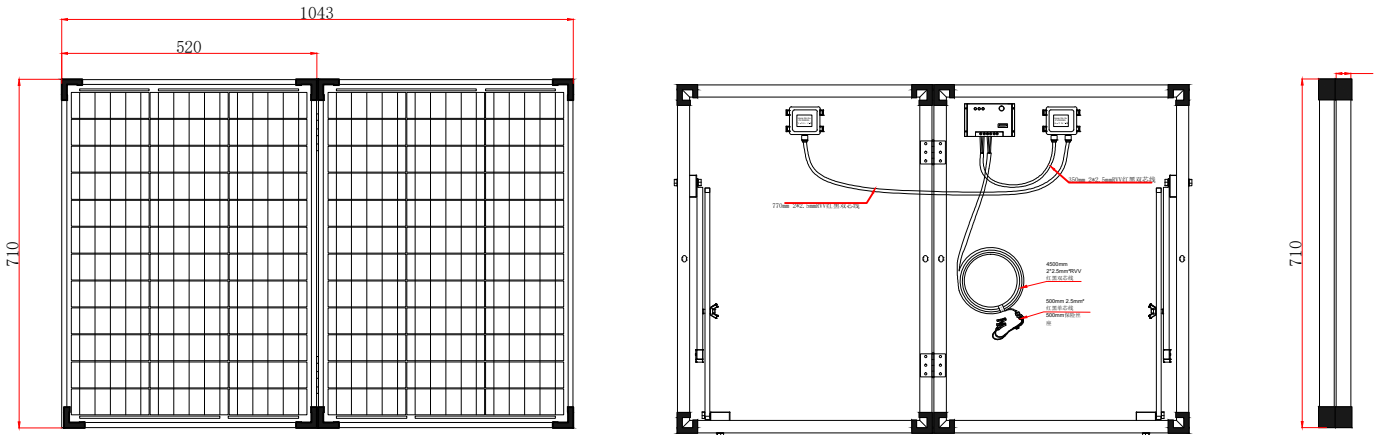

Folding Solar Kit (SGF2-130W/20V)

Product Description

Sungold SGF-series of the solar panel is made of two same watt monocrystal panels that open up to provide more space to absorb the sunlight. The Foldable design allows it to fold like a suitcase, making storage and transportation much easier. It can meet the basic needs of electricity, perfect for camping, RV, yacht and so on.

Module Diagram

SGF2-130W

Product Parameters

Model	SGF2-60W/20V	SGF2-80W/20V	SGF2-100W/20V	SGF2-130W/20V	SGF2-200W/20V	SGF2-270W/20V
Maximum power(Pmax)	2x30W	2x40W	2x50W	2x65W	2x100W	2x135W
Open-circuit voltage(Voc)	23.3V	23.3V	23.3V	23.3V	23.3V	23.3V
Voltage at Pmax(Vmp)	19.8V	19.8V	19.8V	19.8V	19.8V	19.8V
Short-circuit current(Isc)	3.27A	4.36A	5.45A	7.09A	10.91A	14.73A
Current at Pmax(Imp)	3.03A	4.04A	5.05A	6.57A	10.10A	13.64A
Cells efficiency(%)	22.40%					
The maximum system voltage	100V DC(IEC)					
Power temperature coefficient	-0.43%/°C					
Voltage temperature coefficient	-0.34%/°C					
Current temperature coefficient	0.05%/°C					
Output power tolerance	±3%					
Operating temperature	-10~60°C					
Waterproof junction box	IP67					
Certificate	ROHS; CE					
Solar cell	Monocrystalline					
Warranty	1 year					
Unfold size	560*723*30mm	660*723*30mm	550*1043*30mm	710*1043*30mm	780*1363*35mm	1040*1363*35mm
Folded size	560*360*30mm	660*360*30mm	550*520*30mm	710*520*30mm	780*680*35mm	1040*680*35mm
Product configuration	TU bracket+5m double core wire 1.5mm ² wiring+EPEVER LS1012E 10A controller+50A Anderson plug+fuse +big alligator clip+hard pack		TU bracket+5m twin-core wire 2.5mm ² wiring+EPEVER LS1012E 10A controller+50A Anderson plug+fuse +big alligator clip+hard pack		TU bracket+5m double core wire 4.0mm ² wiring+EPEVER LS2024E 20A controller+50A Anderson plug+fuse +big alligator clip+hard pack	
Packing	A set of one carton (K636K)					