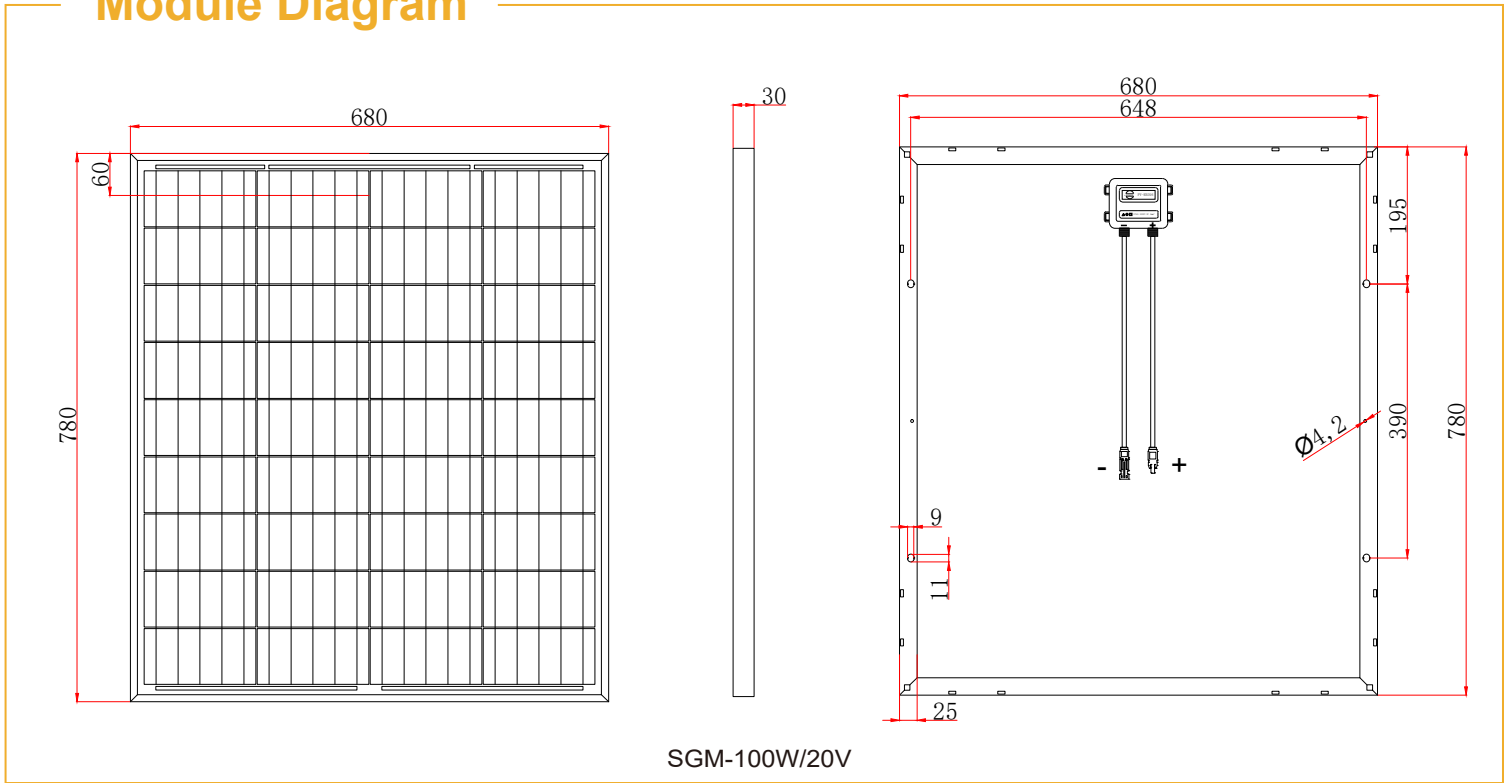

Module Diagram

Product Parameters

Model	SGM-30W/20V	SGM-40W/20V	SGM-50W/20V	SGM-65W/20V	SGM-100W/20V	SGM-100W/20V	SGM-135W/20V	SGM-200W/20V	SGM-335W/33V	SGM-400W/40V
Maximum power(Pmax)	30W	40W	50W	65W	100W	100W	135W	200W	335W	400W
Open-circuit voltage(Voc)	23.3V	23.3V	23.3V	23.3V	23.3V	23.3V	23.3V	23.3V	38.3V	46.6V
Voltage at Pmax(Vmp)	19.8V	19.8V	19.8V	19.8V	19.8V	19.8V	19.8V	19.8V	33.0V	39.6V
Short-circuit current(Isc)	1.64A	2.18A	2.73A	3.55A	5.45A	5.45A	7.36A	10.91A	10.96A	10.91A
Current at Pmax(Imp)	1.52A	2.02A	2.53A	3.28A	5.05A	5.05A	6.82A	10.10A	10.15A	10.10A
The maximum system voltage	600V DC(IEC)				1000V DC(IEC)					
Cells efficiency(%)	22.42%									
Power temperature coefficient	-0.43%/°C									
Voltage temperature coefficient	-0.34%/°C									
Current temperature coefficient	0.05%/°C									
Output power tolerance	±3%									
Operating temperature	-40~85°C									
Waterproof junction box	IP67									
Solar cell	Monocrystalline									
Certificate	ROHS; CE; FCC									
Warranty	20 years									
Product border	Silver									
Module dimension	360*560*25mm	360*650*25mm	520*560*25mm	680*540*25mm	680*780*30mm	1030*520*30mm	680*1040*35 mm	680*1500*35	1000*1660*40mm	1000*1980*40mm
Packing	1 piece into 1 box								2 pieces into 1 heaven and earth box	