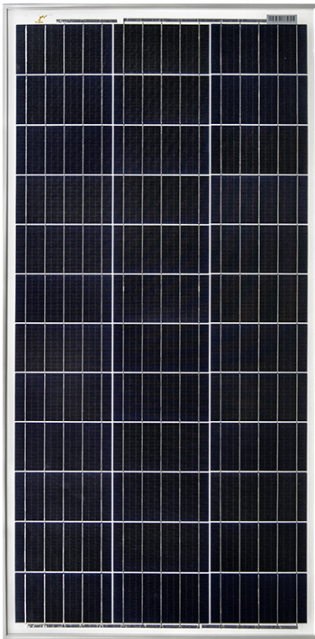

Rigid Solar Panel (SGM-100W/20V)

Product Description

Sungold provides a full of rigid frame monocrystalline solar panel modules to global customers, and is widely used in various fields. It has SGMC PV solar panels and SGS PV solar panels with high efficiency and provides the best solar panel price, free power for charging 12V batteries, for example in the boat, motorhome, caravan, camping, narrowboat, yacht etc, or any other systems with a 12V battery or battery bank.

Module Diagram

Product Parameters

Model	SGM-30W/20V	SGM-40W/20V	SGM-50W/20V	SGM-65W/20V	SGM-100W/20V	SGM-100W/20V	SGM-135W/20V	SGM-200W/20V	SGM-335W/33V	SGM-400W/40V
Maximum power(Pmax)	30W	40W	50W	65W	100W	100W	135W	200W	335W	400W
Open-circuit voltage(Voc)	23.3V	23.3V	23.3V	23.3V	23.3V	23.3V	23.3V	23.3V	38.3V	46.6V
Voltage at Pmax(Vmp)	19.8V	19.8V	19.8V	19.8V	19.8V	19.8V	19.8V	19.8V	33.0V	39.6V
Short-circuit current(Isc)	1.64A	2.18A	2.73A	3.55A	5.45A	5.45A	7.36A	10.91A	10.96A	10.91A
Current at Pmax(Imp)	1.52A	2.02A	2.53A	3.28A	5.05A	5.05A	6.82A	10.10A	10.15A	10.10A
The maximum system voltage	600V DC(IEC)				1000V DC(IEC)					
Cells efficiency(%)	22.42%									
Power temperature coefficient	-0.43%/°C									
Voltage temperature coefficient	-0.34%/°C									
Current temperature coefficient	0.05%/°C									
Output power tolerance	±3%									
Operating temperature	-40~85°C									
Waterproof junction box	IP67									
Solar cell	Monocrystalline									
Certificate	ROHS; CE; FCC									
Warranty	20 years									
Product border	Silver									
Module dimension	360*560*25mm	360*650*25mm	520*560*25mm	680*540*25mm	680*780*30mm	1030*520*30mm	680*1040*35 mm	680*1500*35	1000*1660*40mm	1000*1980*40mm
Packing	1 piece into 1 box								2 pieces into 1 heaven and earth box	