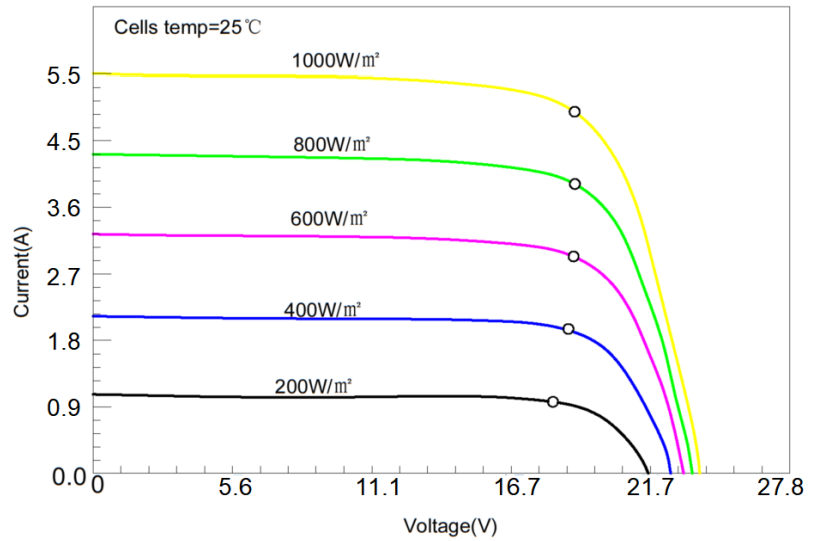

Rigid Solar Panel (SGM-100W/20V)

Product Description

Sungold provides a full of rigid frame monocrystalline solar panel modules to global customers, and is widely used in various fields. It has SGMC PV solar panels and SGS PV solar panels with high efficiency and provides the best solar panel price, free power for charging 12V batteries, for example in the boat, motorhome, caravan, camping, narrowboat, yacht etc, or any other systems with a 12V battery or battery bank.

Module Diagram

Product Parameters

Model	SGM-30W/20V	SGM-40W/20V	SGM-50W/20V	SGM-65W/20V	SGM-100W/20V	SGM-100W/20V	SGM-135W/20V	SGM-200W/20V	SGM-335W/33V	SGM-400W/40V
Maximum power(Pmax)	30W	40W	50W	65W	100W	100W	135W	200W	335W	400W
Open-circuit voltage(Voc)	23.3V	23.3V	23.3V	23.3V	23.3V	23.3V	23.3V	23.3V	38.3V	46.6V
Voltage at Pmax(Vmp)	19.8V	19.8V	19.8V	19.8V	19.8V	19.8V	19.8V	19.8V	33.0V	39.6V
Short-circuit current(Isc)	1.64A	2.18A	2.73A	3.55A	5.45A	5.45A	7.36A	10.91A	10.96A	10.91A
Current at Pmax(Imp)	1.52A	2.02A	2.53A	3.28A	5.05A	5.05A	6.82A	10.10A	10.15A	10.10A
The maximum system voltage	600V DC(IEC)				1000V DC(IEC)					
Cells efficiency(%)	22.42%									
Power temperature coefficient	-0.43%/°C									
Voltage temperature coefficient	-0.34%/°C									
Current temperature coefficient	0.05%/°C									
Output power tolerance	±3%									
Operating temperature	-40~85°C									
Waterproof junction box	IP67									
Solar cell	Monocrystalline									
Certificate	ROHS; CE; FCC									
Warranty	20 years									
Product border	Silver									
Module dimension	360*560*25mm	360*650*25mm	520*560*25mm	680*540*25mm	680*780*30mm	1030*520*30mm	680*1040*35 mm	680*1500*35	1000*1660*40mm	1000*1980*40mm
Packing	1 piece into 1 box								2 pieces into 1 heaven and earth box	