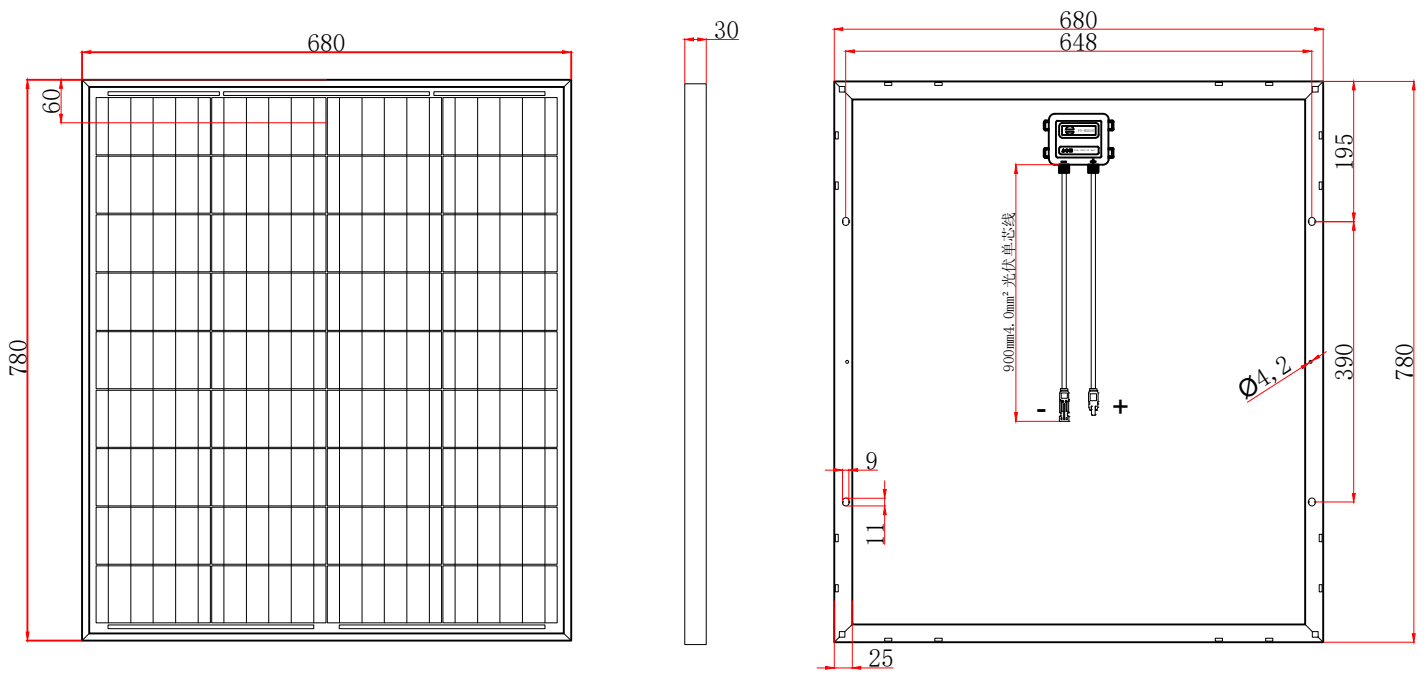

Module Diagram

SGP-80W

Product Parameters

Model	SGP-25W	SGP-30W	SGP-40W	SGP-50W	SGP-80W	SGP-160W	SGP-270W	SGP-320W
Maximum power(Pmax)	25W	30W	40W	50W	80W	160W	270W	320W
Open-circuit voltage(Voc)	22.0V	22.0V	22.0V	22.0V	22.0V	22.0V	36.7V	43.8V
Voltage at Pmax(Vmp)	18.7V	18.7V	18.7V	18.7V	18.7V	18.7V	31.2V	37.2V
Short-circuit current(Isc)	1.42A	1.70A	2.27A	2.83A	4.53A	9.07A	9.17A	9.12A
Current at Pmax(Imp)	1.34A	1.60A	2.14A	2.67A	4.28A	8.56A	8.65A	8.60A
The maximum system voltage	600V DC(IEC)					1000V DC(IEC)		
Cells efficiency(%)	18.70%							
Power temperature coefficient	-0.43%/°C							
Voltage temperature coefficient	-0.34%/°C							
Current temperature coefficient	0.05%/°C							
Output power tolerance	±3%							
Operating temperature	-40~85°C							
Waterproof junction box	IP67							
Solar cell	Polycrystal							
Certificate	ROHS; CE; FCC							
Warranty	20 years							
Product border	Silver							
No.of cells and connections	36(2*18)	36(2*18)	36(3*12)	36(4*9)	36(4*9)	36(4*9)	60(6*10)	72(6*12)
Module dimension	360*560*25mm	360*650*25mm	520*550*25mm	680*540*25mm	680*780*30 mm	680*1500*35	1000*1660*40mm	1000*1980*40mm
Packing	1 piece into 1 box						2 pieces into 1 heaven and earth box	

*SUNGOLD offer customize service, please refer to our website or ask SUNGOLD workers for more sizes and the latest parameters.