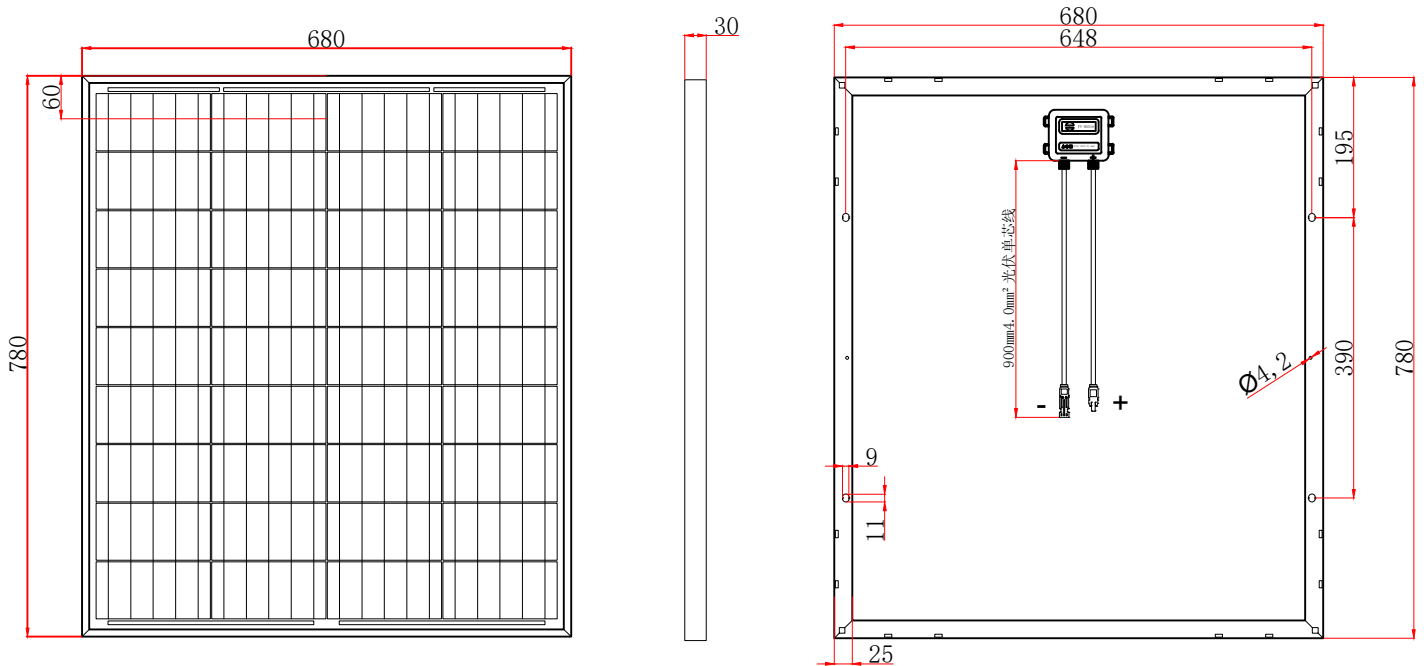

Module Diagram

SGP-80W

Product Parameters

Model	SGP-25W	SGP-30W	SGP-40W	SGP-50W	SGP-80W	SGP-160W	SGP-270W	SGP-320W
Maximum power(Pmax)	25W	30W	40W	50W	80W	160W	270W	320W
Open-circuit voltage(Voc)	22.0V	22.0V	22.0V	22.0V	22.0V	22.0V	36.7V	43.8V
Voltage at Pmax(Vmp)	18.7V	18.7V	18.7V	18.7V	18.7V	18.7V	31.2V	37.2V
Short-circuit current(Isc)	1.42A	1.70A	2.27A	2.83A	4.53A	9.07A	9.17A	9.12A
Current at Pmax(Imp)	1.34A	1.60A	2.14A	2.67A	4.28A	8.56A	8.65A	8.60A
The maximum system voltage	600V DC(IEC)					1000V DC(IEC)		
Cells efficiency(%)	18.70%							
Power temperature coefficient	-0.43%/°C							
Voltage temperature coefficient	-0.34%/°C							
Current temperature coefficient	0.05%/°C							
Output power tolerance	±3%							
Operating temperature	-40~85°C							
Waterproof junction box	IP67							
Solar cell	Polycrystal							
Certificate	ROHS; CE; FCC							
Warranty	20 years							
Product border	Silver							
No.of cells and connections	36(2*18)	36(2*18)	36(3*12)	36(4*9)	36(4*9)	36(4*9)	60(6*10)	72(6*12)
Module dimension	360*560*25mm	360*650*25mm	520*550*25mm	680*540*25mm	680*780*30 mm	680*1500*35	1000*1660*40mm	1000*1980*40mm
Packing	1 piece into 1 box						2 pieces into 1 heaven and earth box	

*SUNGOLD offer customize service, please refer to our website or ask SUNGOLD workers for more sizes and the latest parameters.