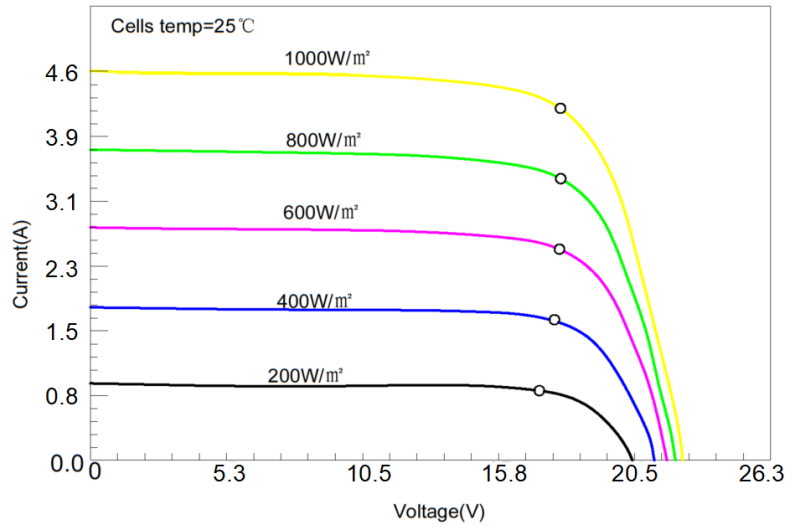

Rigid Solar Panel (SGP-80W)